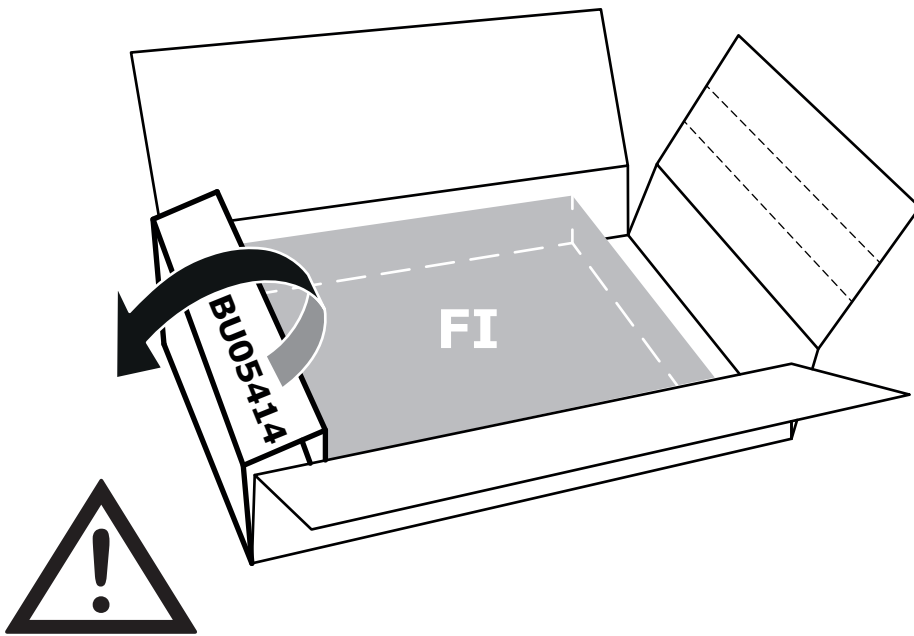

Magasin

ou

Déchèterie

<https://quefairedemesdechets.fr>

FI09921
1800x500x18mm

1

AM20COL + AM20JOU

EN

WARNING:

to prevent the risk of tipping, this product must be used with suitable fasteners.

CAUTION:

the screws and wall anchors are not supplied because they depend on the type of wall the unit will be affixed to. Seek advice from an instore salesperson.